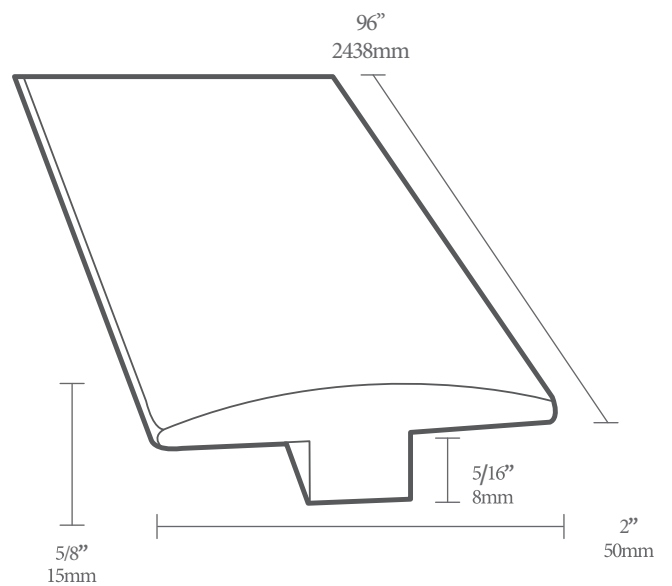

Thickness: 5/8" Width 3 1/2" Length: 96"

Reducer

Thickness: 5/8" Width 2" Length: 96"

Threshold

Thickness: 7/11" Width 1 1/8" Length: 96"

T-Mold

Thickness: 5/8" Width 2" Length: 96"