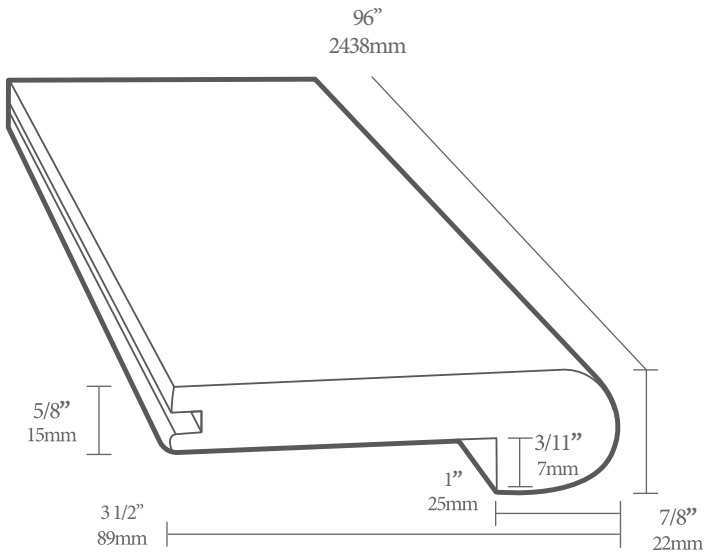

Hardwood Mouldings

We create custom treads, baseboards and crown mouldings.

All Duchateau Atelier mouldings go through the same color treatments as flooring and will have the same color variations.

Stairnose

Thickness: 5/8" Width 3 1/2" Length: 96"