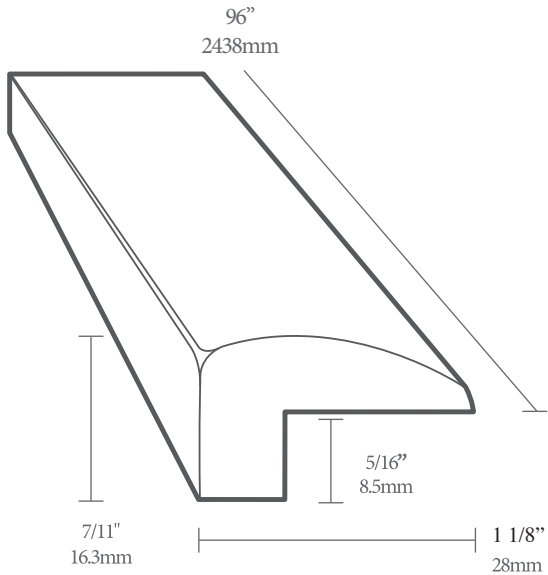

Thickness: 5/8" Width 3 1/2" Length: 96"

Reducer

Thickness: 5/8" Width 2" Length: 96"

Threshold

Thickness: 7/11" Width 1 1/8" Length: 96"

T-Mold

Thickness: 5/8" Width 2" Length: 96"