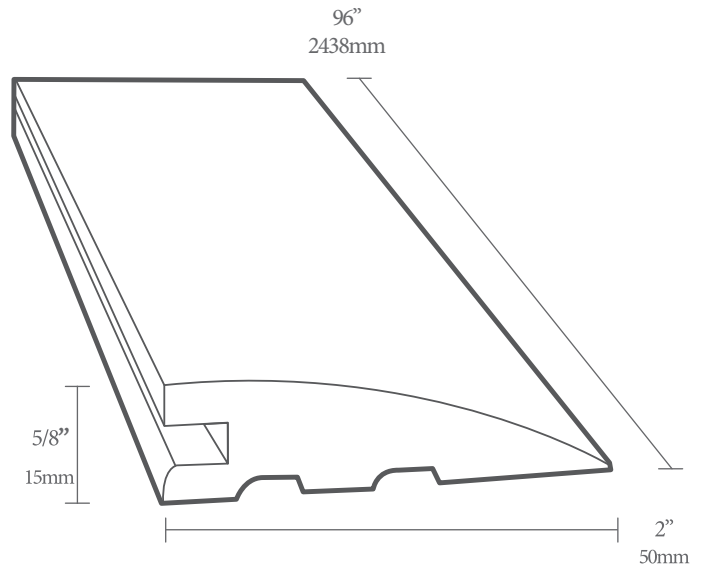

Thickness: 5/8" Width 3 1/2" Length: 96"

Reducer

Thickness: 5/8" Width 2" Length: 96"

Threshold

Thickness: 7/11" Width 1 1/8" Length: 96"

T-Mold

Thickness: 5/8" Width 2" Length: 96"